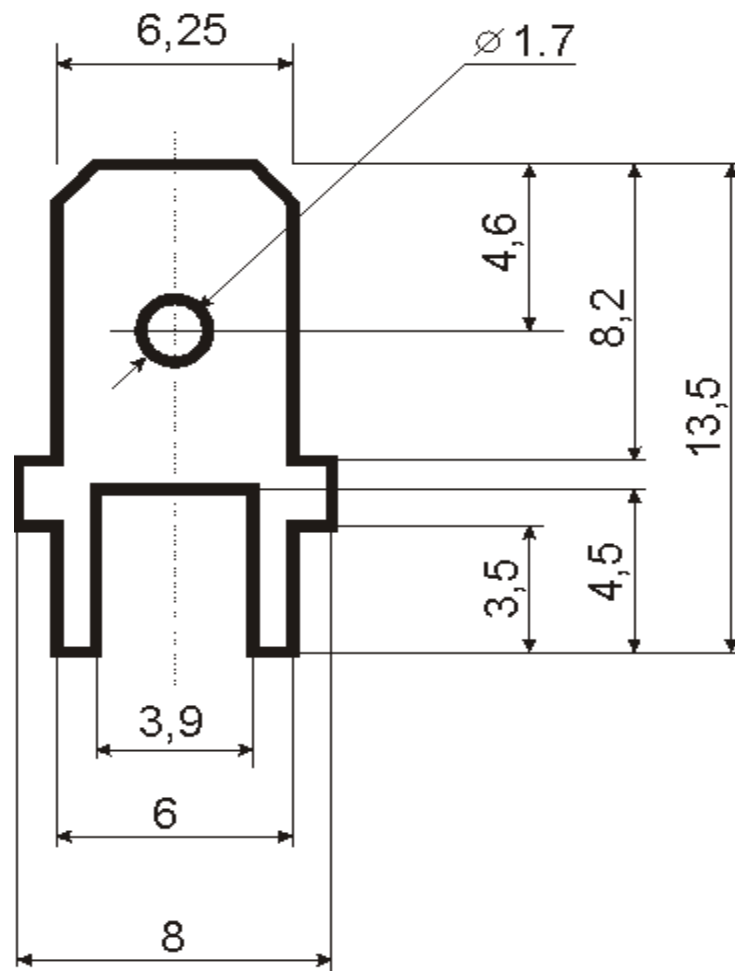

Material: copper plated with silver

Note: can not use under the wet environment, otherwise the color of connector will changed.